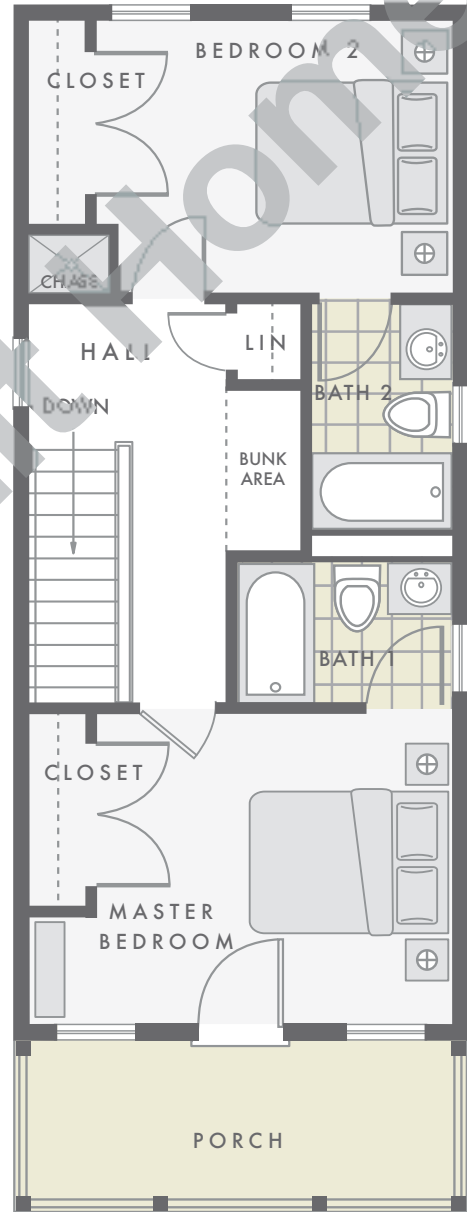

savannah

1152 SQ. FT. | 188 SQ. FT. PORCH | 2 BEDROOMS | 2 BATHS | 1 POWDER

1ST LEVEL

2ND LEVEL