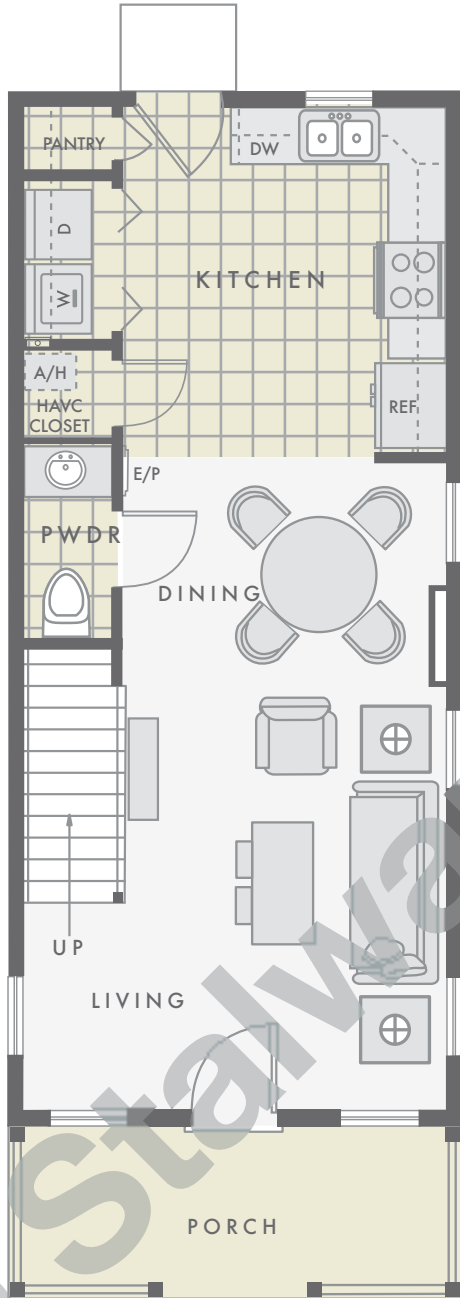

savannah

1152 SQ. FT. | 188 SQ. FT. PORCH | 2 BEDROOMS | 2 BATHS | 1 POWDER

1ST LEVEL

2ND LEVEL