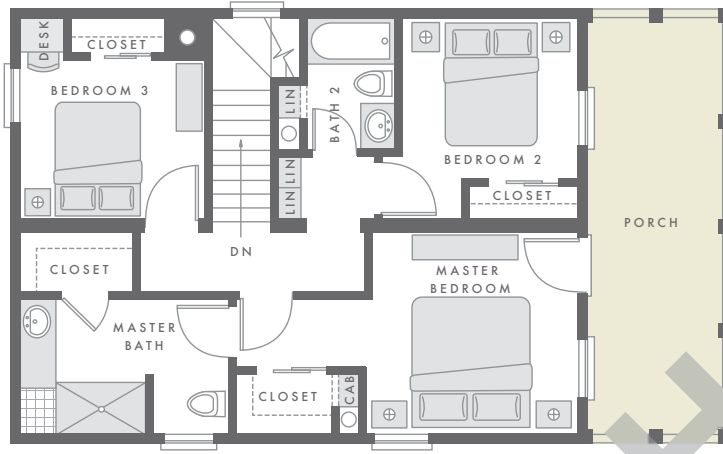

baywatch I – garage

1,536 SQ. FT. | 3 BEDROOMS | 2 BATHS | 1 POWDER
768 SQ. FT. GARAGE

2ND LEVEL

1ST LEVEL

GROUND LEVEL