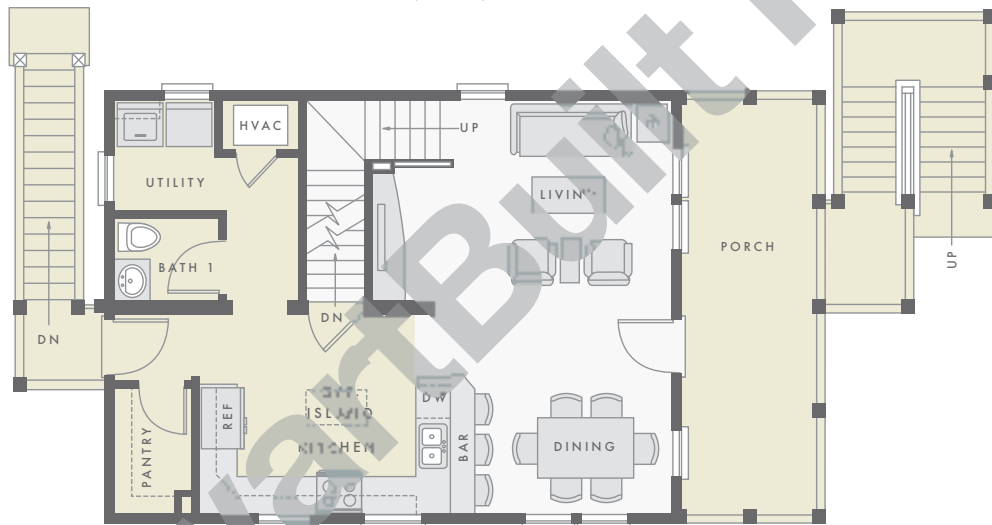

baywatch I – garage

1,536 SQ. FT. | 3 BEDROOMS | 2 BATHS | 1 POWDER
768 SQ. FT. GARAGE

2ND LEVEL

1ST LEVEL

GROUND LEVEL