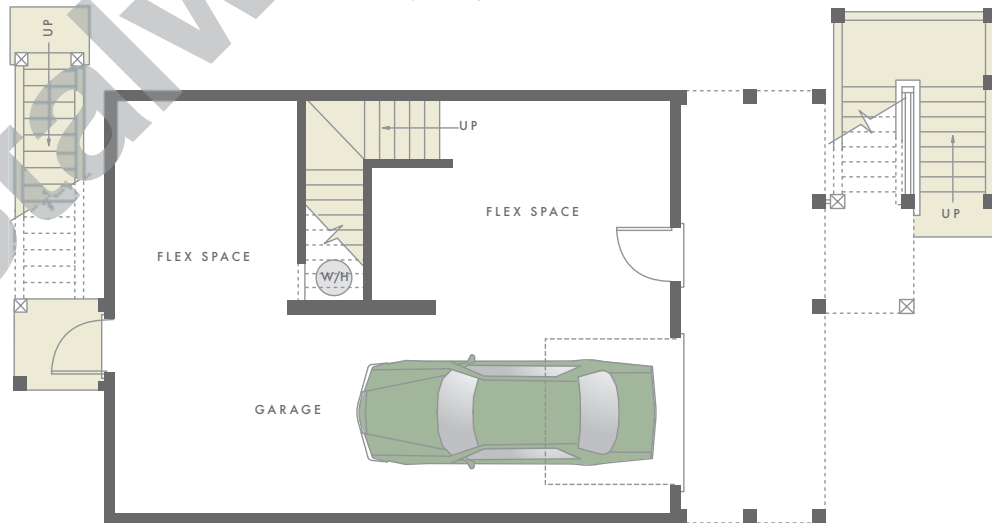

baywatch I – garage

1,536 SQ. FT. | 3 BEDROOMS | 2 BATHS | 1 POWDER
768 SQ. FT. GARAGE

2ND LEVEL

1ST LEVEL

GROUND LEVEL