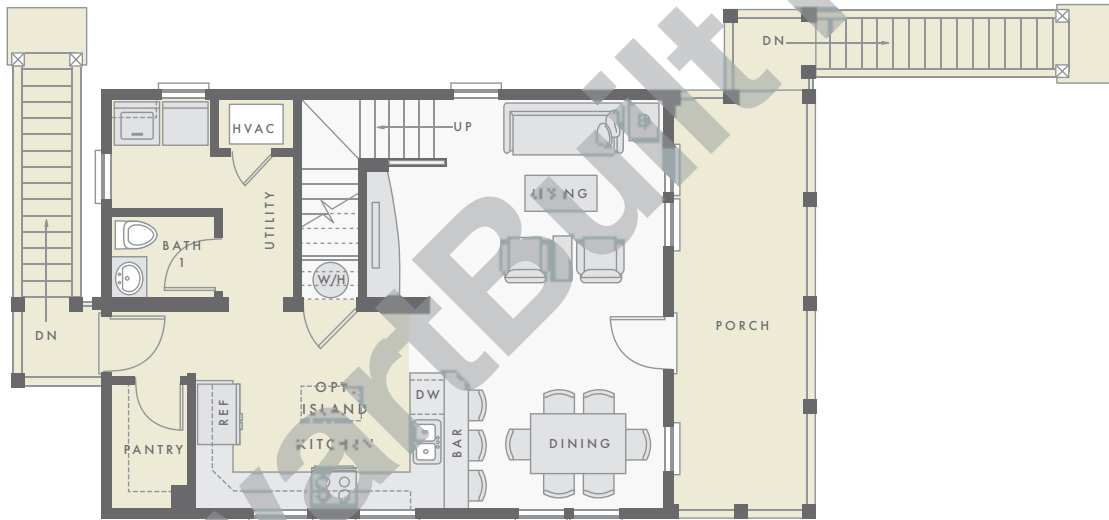

baywatch II – garage

1,536 SQ. FT. | 3 BEDROOMS | 2 BATHS | 1 POWDER

556 SQ. FT. GARAGE | 212 SQ. FT. OPTIONAL BONUS ROOM

2ND LEVEL

1ST LEVEL

GROUND LEVEL