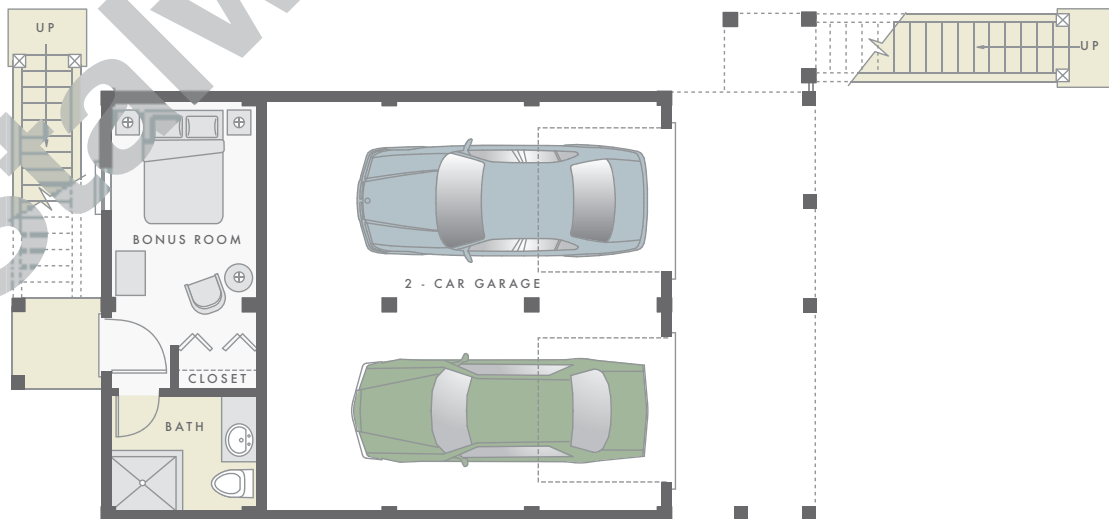

baywatch II – garage

1,536 SQ. FT. | 3 BEDROOMS | 2 BATHS | 1 POWDER

556 SQ. FT. GARAGE | 212 SQ. FT. OPTIONAL BONUS ROOM

2ND LEVEL

1ST LEVEL

GROUND LEVEL