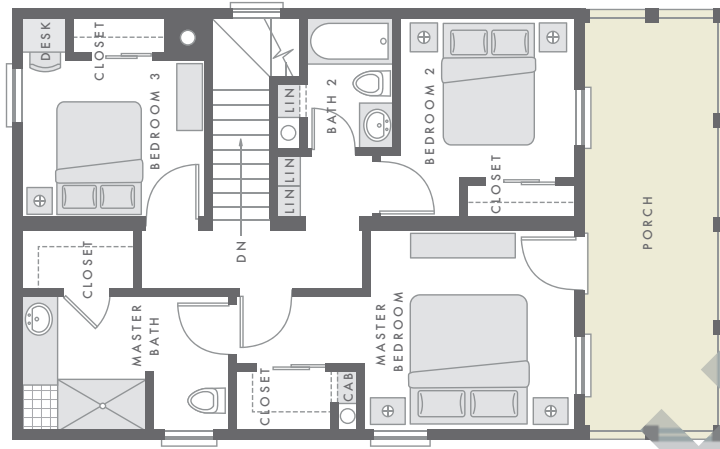

baywatch II – garage

1,536 SQ. FT. | 3 BEDROOMS | 2 BATHS | 1 POWDER

556 SQ. FT. GARAGE | 212 SQ. FT. OPTIONAL BONUS ROOM

2ND LEVEL

1ST LEVEL

GROUND LEVEL