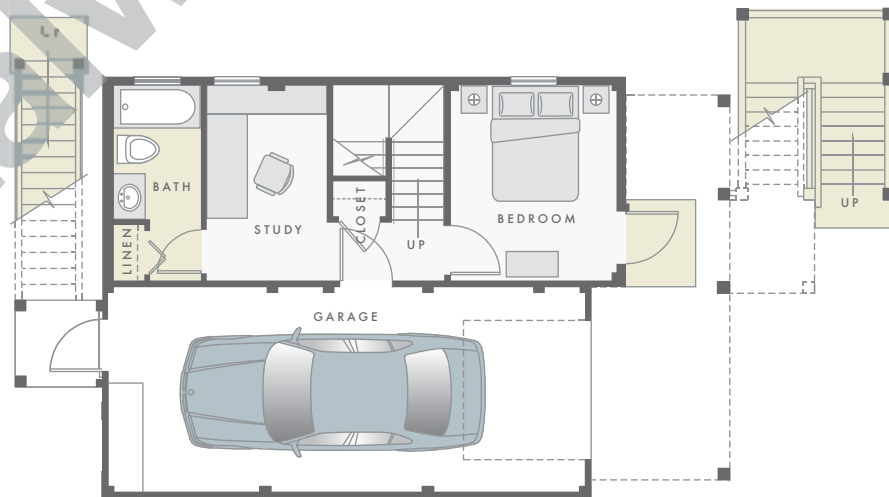

nashville I – garage

1,392 SQ. FT. | 3 BEDROOMS | 2 BATHS | 1 POWDER
 340 SQ. FT. GARAGE | 360 SQ. FT. OPTIONAL BONUS ROOM

2ND LEVEL

1ST LEVEL

GROUND LEVEL