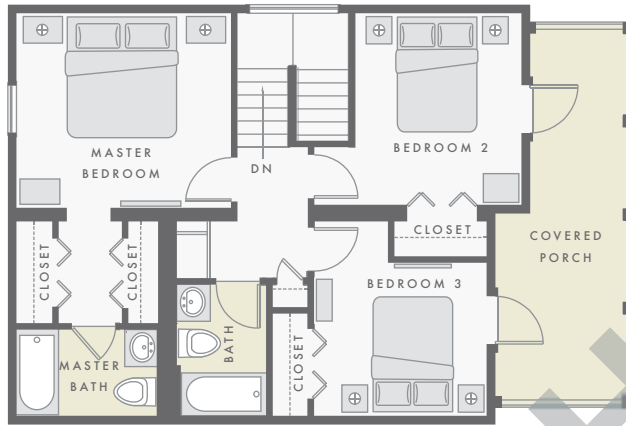

nashville I – garage

1,392 SQ. FT. | 3 BEDROOMS | 2 BATHS | 1 POWDER
 340 SQ. FT. GARAGE | 360 SQ. FT. OPTIONAL BONUS ROOM

2ND LEVEL

1ST LEVEL

GROUND LEVEL