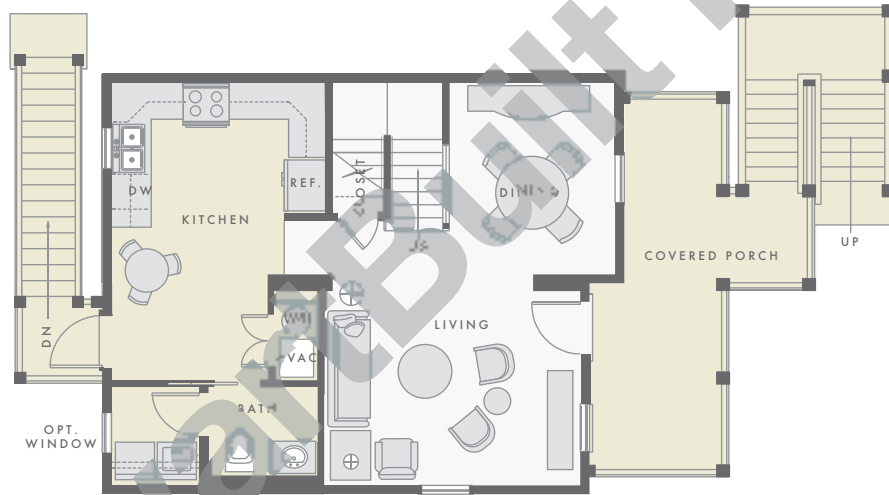

nashville I – garage

1,392 SQ. FT. | 3 BEDROOMS | 2 BATHS | 1 POWDER
 340 SQ. FT. GARAGE | 360 SQ. FT. OPTIONAL BONUS ROOM

2ND LEVEL

1ST LEVEL

GROUND LEVEL