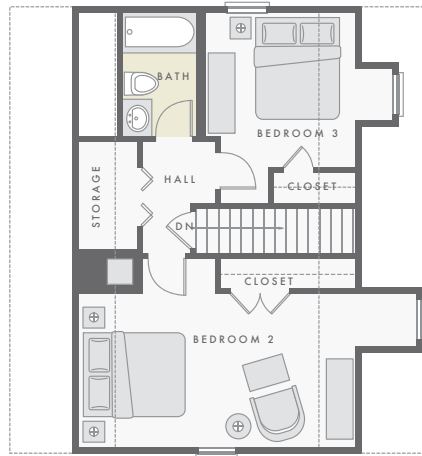

richmond

1,436 SQ. FT. | 3 BEDROOMS | 2 BATHS | 1 POWDER
 829 SQ. FT. GARAGE

2ND LEVEL

1ST LEVEL

GROUND LEVEL