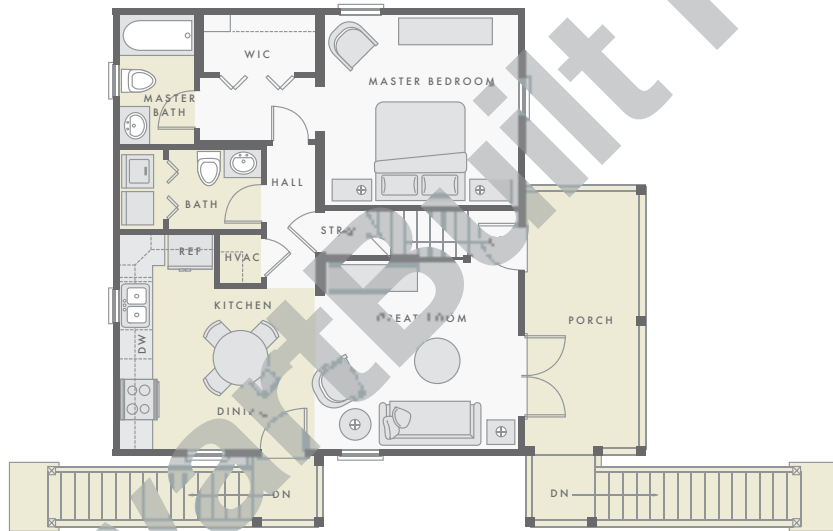

richmond

1,436 SQ. FT. | 3 BEDROOMS | 2 BATHS | 1 POWDER
 829 SQ. FT. GARAGE

2ND LEVEL

1ST LEVEL

GROUND LEVEL