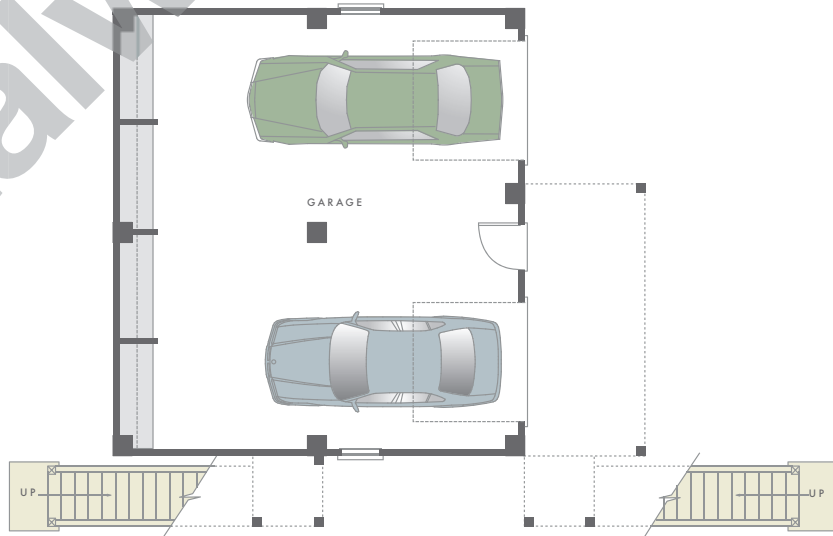

richmond

1,436 SQ. FT. | 3 BEDROOMS | 2 BATHS | 1 POWDER
 829 SQ. FT. GARAGE

2ND LEVEL

1ST LEVEL

GROUND LEVEL